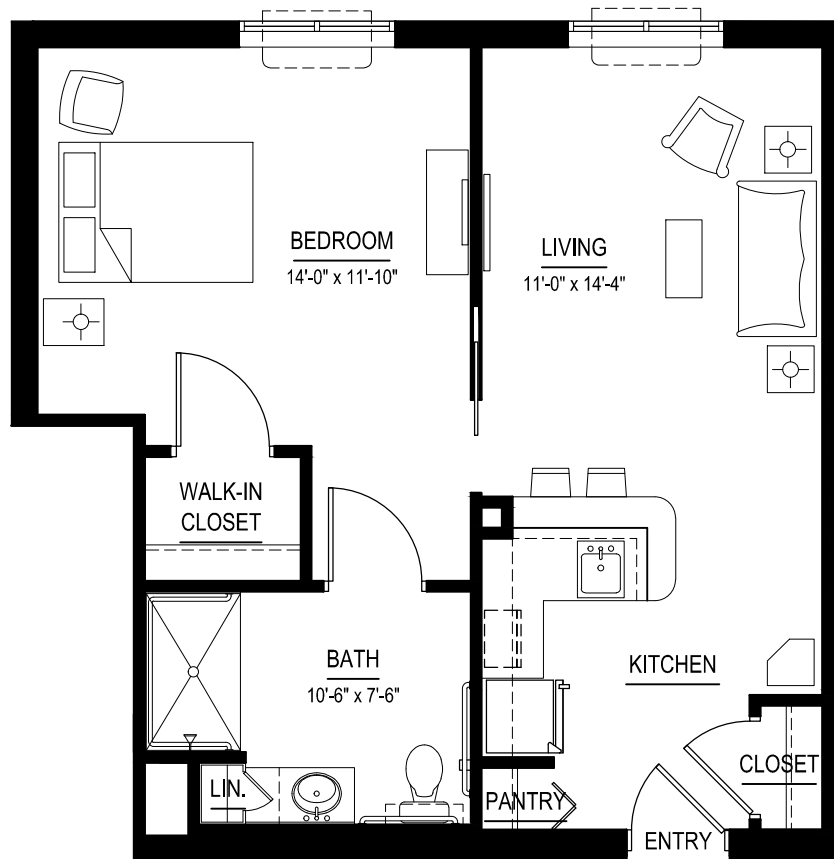

SCALE: 1/4" = 1'-0"

JUBILEE HILLS
GOODLETTSVILLE, TN

ALCOVE UNIT (A12) - 391 S.F.
SCALE: 1/4" = 1'-0"

JUBILEE HILLS
GOODLETTSVILLE, TN

ONE BEDROOM UNIT (1B1) - 543 S.F.

SCALE: 1/4" = 1'-0"

JUBILEE HILLS
GOODLETTSVILLE, TN

ONE BEDROOM UNIT (1B2) - 505 S.F.

SCALE: 1/4" = 1'-0"

JUBILEE HILLS
GOODLETTSVILLE, TN

ONE BEDROOM UNIT (1B3) - 513 S.F.

SCALE: 1/4" = 1'-0"

JUBILEE HILLS
GOODLETTSVILLE, TN

ONE BEDROOM UNIT (1B4) - 567 S.F.