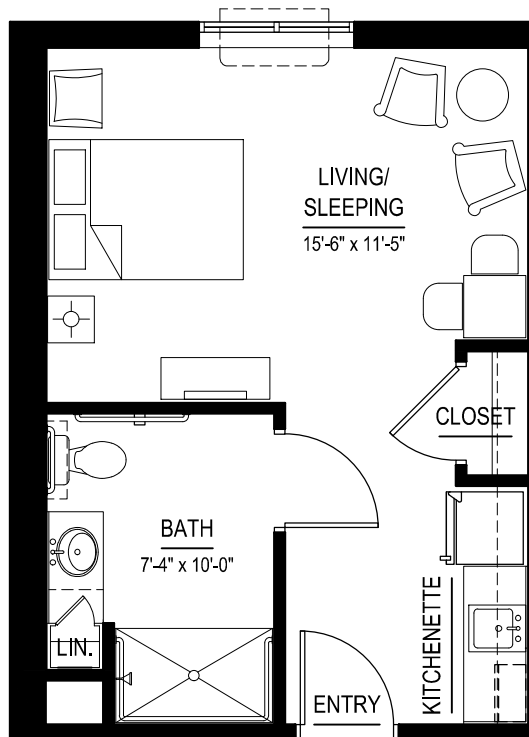

ALCOVE UNIT (A9) - 370 S.F.

SCALE: 1/4" = 1'-0"

JUBILEE HILLS
GOODLETTSVILLE, TN