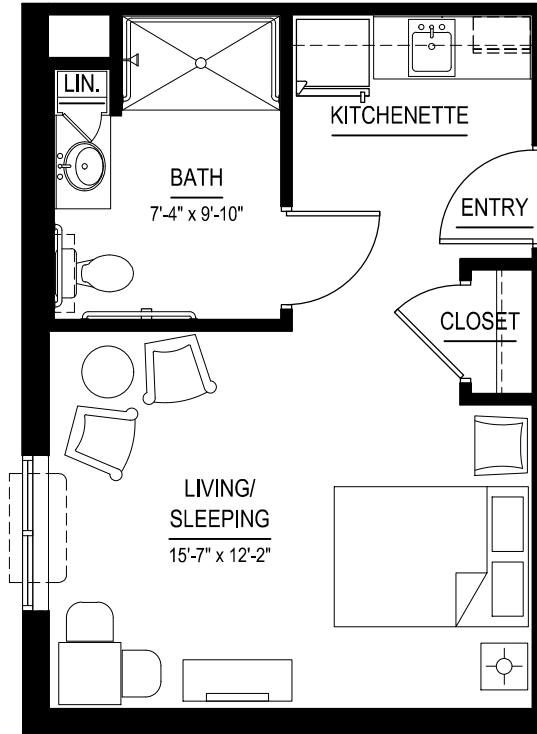

ALCOVE UNIT (A1) - 371 S.F.
SCALE: 1/4" = 1'-0"

JUBILEE HILLS
GOODLETTSVILLE, TN

ALCOVE UNIT (A2) - 381 S.F.

SCALE: 1/4" = 1'-0"

JUBILEE HILLS
GOODLETTSVILLE, TN

ALCOVE UNIT (A3) - 367 S.F.
SCALE: 1/4" = 1'-0"

JUBILEE HILLS
GOODLETTSVILLE, TN

ALCOVE UNIT (A4) - 369 S.F.

SCALE: 1/4" = 1'-0"

JUBILEE HILLS
GOODLETTSVILLE, TN

ALCOVE UNIT (A5) - 381 S.F.

SCALE: 1/4" = 1'-0"

JUBILEE HILLS
GOODLETTSVILLE, TN

ALCOVE UNIT (A6) - 377 S.F.

SCALE: 1/4" = 1'-0"

JUBILEE HILLS
GOODLETTSVILLE, TN

ALCOVE UNIT (A12) - 391 S.F.
SCALE: 1/4" = 1'-0"

JUBILEE HILLS
GOODLETTSVILLE, TN

ONE BEDROOM UNIT (1B1) - 543 S.F.

SCALE: 1/4" = 1'-0"

JUBILEE HILLS
GOODLETTSVILLE, TN

SCALE: 1/4" = 1'-0"

JUBILEE HILLS
GOODLETTSVILLE, TN

ONE BEDROOM UNIT (1B5) - 536 S.F.

SCALE: 1/4" = 1'-0"

JUBILEE HILLS
GOODLETTSVILLE, TN

ONE BEDROOM UNIT (1B6) - 502 S.F.

SCALE: 1/4" = 1'-0"

JUBILEE HILLS
GOODLETTSVILLE, TN