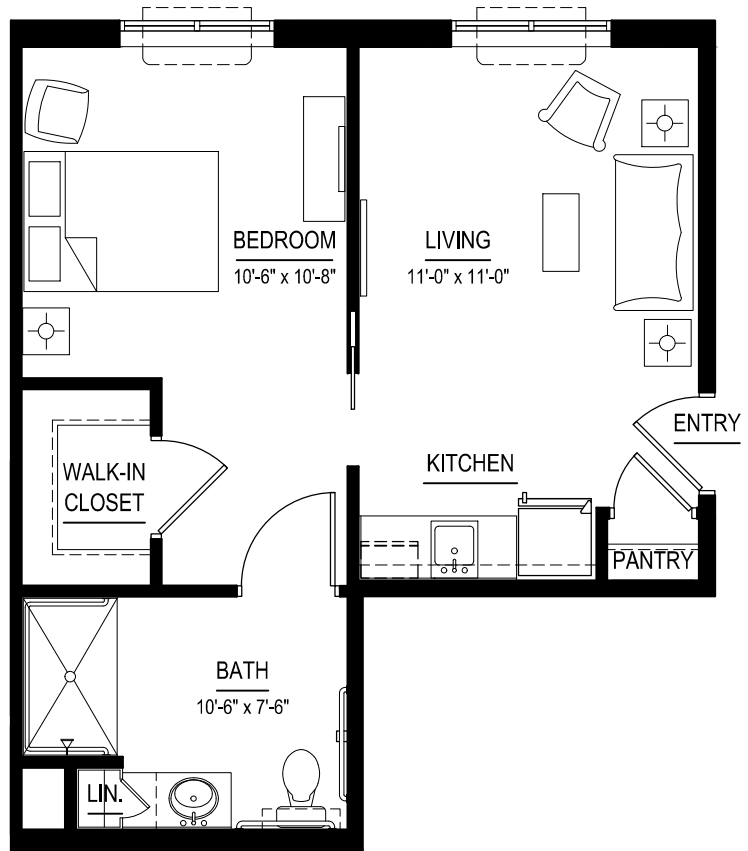

ONE BEDROOM UNIT (1B2) - 505 S.F.

SCALE: 1/4" = 1'-0"

JUBILEE HILLS
GOODLETTSVILLE, TN

ONE BEDROOM UNIT (1B3) - 513 S.F.

SCALE: 1/4" = 1'-0"

JUBILEE HILLS
GOODLETTSVILLE, TN

ONE BEDROOM UNIT (1B4) - 567 S.F.

SCALE: 1/4" = 1'-0"

JUBILEE HILLS
GOODLETTSVILLE, TN

ONE BEDROOM UNIT (1B5) - 536 S.F.

SCALE: 1/4" = 1'-0"

JUBILEE HILLS
GOODLETTSVILLE, TN

ONE BEDROOM UNIT (1B6) - 502 S.F.

SCALE: 1/4" = 1'-0"

JUBILEE HILLS
GOODLETTSVILLE, TN