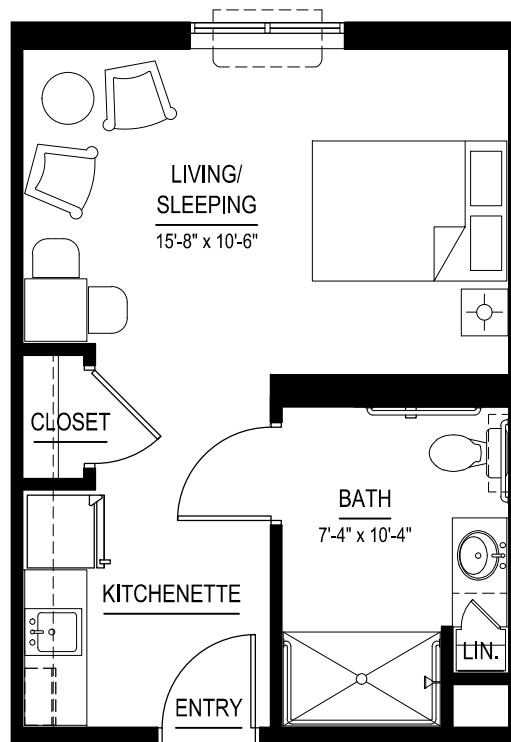

ALCOVE UNIT (A1) - 371 S.F.
SCALE: 1/4" = 1'-0"

JUBILEE HILLS
GOODLETTSVILLE, TN

ALCOVE UNIT (A2) - 381 S.F.

SCALE: 1/4" = 1'-0"

JUBILEE HILLS
GOODLETTSVILLE, TN

ALCOVE UNIT (A3) - 367 S.F.
SCALE: 1/4" = 1'-0"

JUBILEE HILLS
GOODLETTSVILLE, TN

ALCOVE UNIT (A4) - 369 S.F.

SCALE: 1/4" = 1'-0"

JUBILEE HILLS
GOODLETTSVILLE, TN

ALCOVE UNIT (A5) - 381 S.F.

SCALE: 1/4" = 1'-0"

JUBILEE HILLS
GOODLETTSVILLE, TN

ALCOVE UNIT (A6) - 377 S.F.

SCALE: 1/4" = 1'-0"

JUBILEE HILLS
GOODLETTSVILLE, TN

ALCOVE UNIT (A12) - 391 S.F.
SCALE: 1/4" = 1'-0"

JUBILEE HILLS
GOODLETTSVILLE, TN

ONE BEDROOM UNIT (1B1) - 543 S.F.

SCALE: 1/4" = 1'-0"

JUBILEE HILLS
GOODLETTSVILLE, TN

SCALE: 1/4" = 1'-0"

JUBILEE HILLS
GOODLETTSVILLE, TN

ONE BEDROOM UNIT (1B5) - 536 S.F.

SCALE: 1/4" = 1'-0"

JUBILEE HILLS
GOODLETTSVILLE, TN

ONE BEDROOM UNIT (1B6) - 502 S.F.

SCALE: 1/4" = 1'-0"

JUBILEE HILLS
GOODLETTSVILLE, TN