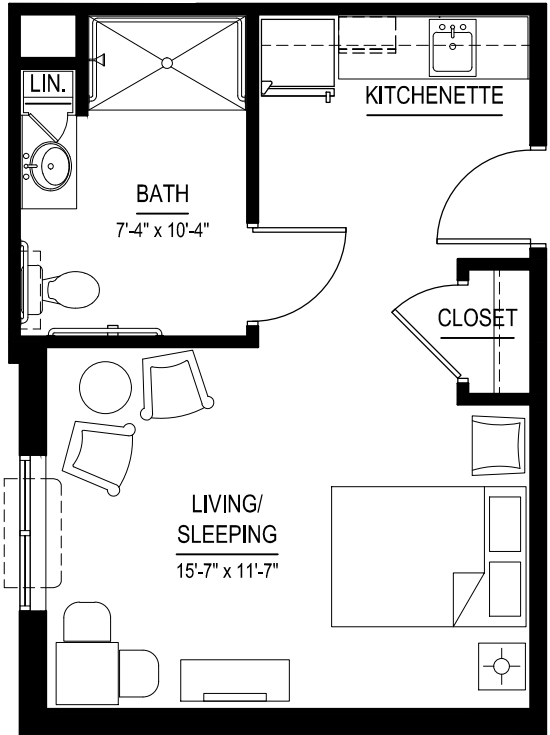

JUBILEE HILLS
GOODLETTSVILLE, TN

ALCOVE UNIT (A9) - 370 S.F.

SCALE: 1/4" = 1'-0"

JUBILEE HILLS
GOODLETTSVILLE, TN

ALCOVE UNIT (A10) - 370 S.F.

SCALE: 1/4" = 1'-0"

JUBILEE HILLS
GOODLETTSVILLE, TN

ALCOVE UNIT (A11) - 397 S.F.

SCALE: 1/4" = 1'-0"

JUBILEE HILLS
GOODLETTSVILLE, TN

ALCOVE UNIT (A12) - 391 S.F.
SCALE: 1/4" = 1'-0"

JUBILEE HILLS
GOODLETTSVILLE, TN

ONE BEDROOM UNIT (1B1) - 543 S.F.

SCALE: 1/4" = 1'-0"

JUBILEE HILLS
GOODLETTSVILLE, TN

ONE BEDROOM UNIT (1B2) - 505 S.F.

SCALE: 1/4" = 1'-0"

JUBILEE HILLS
GOODLETTSVILLE, TN

ONE BEDROOM UNIT (1B3) - 513 S.F.

SCALE: 1/4" = 1'-0"

JUBILEE HILLS
GOODLETTSVILLE, TN

ONE BEDROOM UNIT (1B4) - 567 S.F.