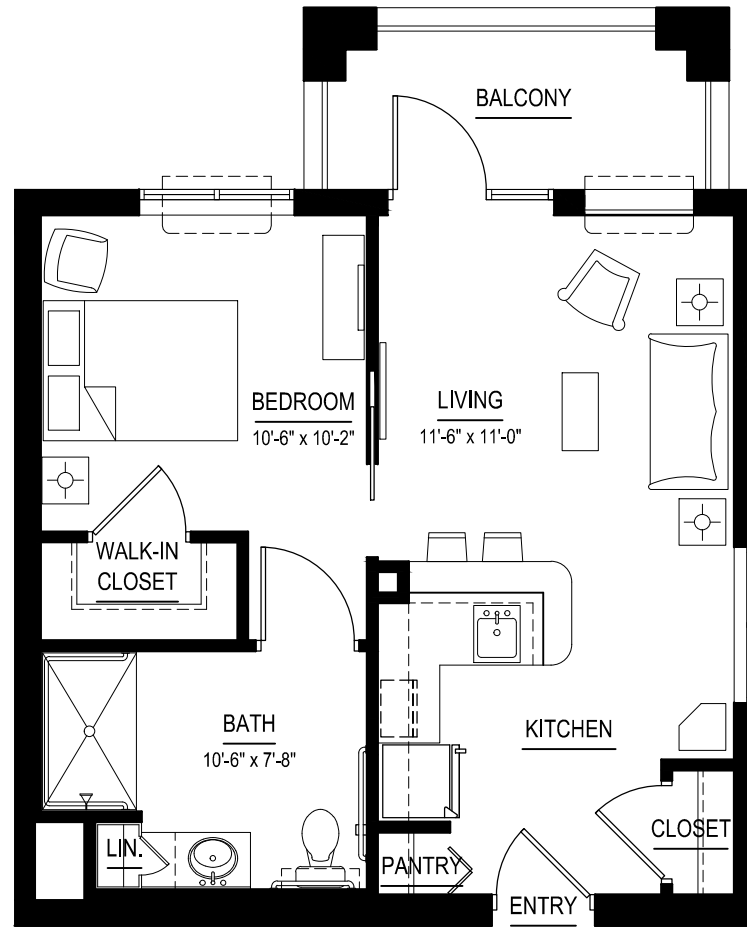

SCALE: 1/4" = 1'-0"

JUBILEE HILLS
GOODLETTSVILLE, TN

ALCOVE UNIT (A12) - 391 S.F.
SCALE: 1/4" = 1'-0"

JUBILEE HILLS
GOODLETTSVILLE, TN

ONE BEDROOM UNIT (1B1) - 543 S.F.

SCALE: 1/4" = 1'-0"

JUBILEE HILLS
GOODLETTSVILLE, TN

ONE BEDROOM UNIT (1B2) - 505 S.F.

SCALE: 1/4" = 1'-0"

JUBILEE HILLS
GOODLETTSVILLE, TN

ONE BEDROOM UNIT (1B3) - 513 S.F.

SCALE: 1/4" = 1'-0"

JUBILEE HILLS
GOODLETTSVILLE, TN

ONE BEDROOM UNIT (1B4) - 567 S.F.

SCALE: 1/4" = 1'-0"

JUBILEE HILLS
GOODLETTSVILLE, TN

ONE BEDROOM UNIT (1B5) - 536 S.F.

SCALE: 1/4" = 1'-0"

JUBILEE HILLS
GOODLETTSVILLE, TN

ONE BEDROOM UNIT (1B6) - 502 S.F.

SCALE: 1/4" = 1'-0"

JUBILEE HILLS
GOODLETTSVILLE, TN