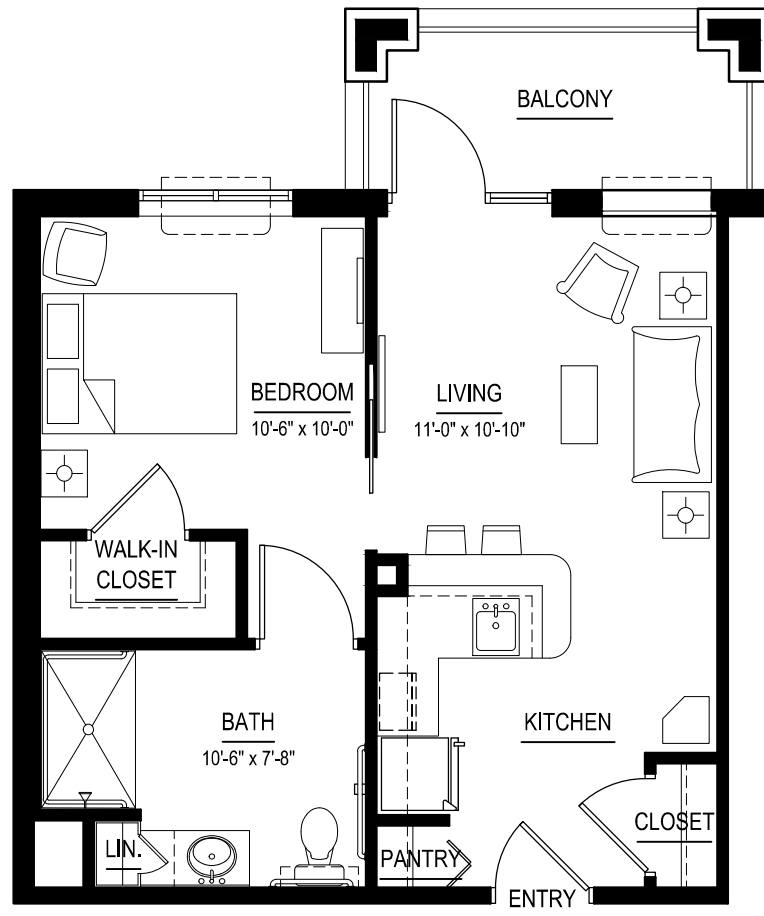

SCALE: 1/4" = 1'-0"

JUBILEE HILLS
GOODLETTSVILLE, TN

ALCOVE UNIT (A12) - 391 S.F.
SCALE: 1/4" = 1'-0"

JUBILEE HILLS
GOODLETTSVILLE, TN

ONE BEDROOM UNIT (1B1) - 543 S.F.

SCALE: 1/4" = 1'-0"

JUBILEE HILLS
GOODLETTSVILLE, TN

ONE BEDROOM UNIT (1B2) - 505 S.F.

SCALE: 1/4" = 1'-0"

JUBILEE HILLS
GOODLETTSVILLE, TN

ONE BEDROOM UNIT (1B3) - 513 S.F.

SCALE: 1/4" = 1'-0"

JUBILEE HILLS
GOODLETTSVILLE, TN

ONE BEDROOM UNIT (1B4) - 567 S.F.