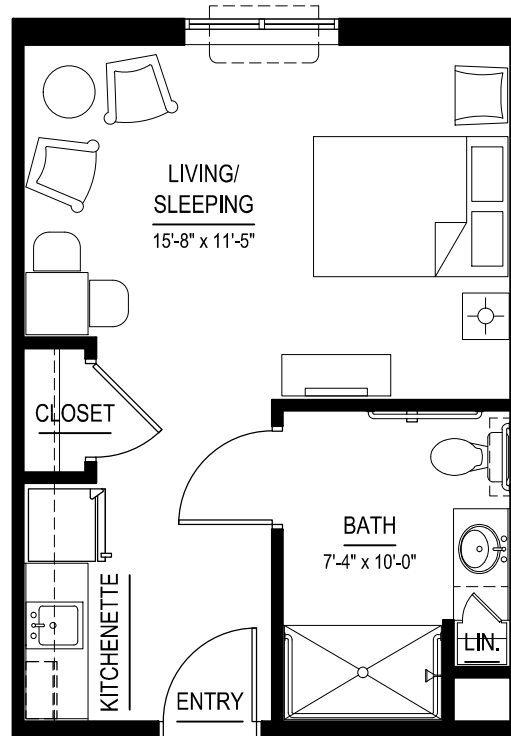

SCALE: 1/4" = 1'-0"

JUBILEE HILLS
GOODLETTSVILLE, TN

ALCOVE UNIT (A7) - 377 S.F.

SCALE: 1/4" = 1'-0"

JUBILEE HILLS
GOODLETTSVILLE, TN

same as A1

ALCOVE UNIT (A8) - 369 S.F.

SCALE: 1/4" = 1'-0"

SCALE: 1/4" = 1'-0"

JUBILEE HILLS
GOODLETTSVILLE, TN

ALCOVE UNIT (A12) - 391 S.F.
SCALE: 1/4" = 1'-0"

JUBILEE HILLS
GOODLETTSVILLE, TN

ONE BEDROOM UNIT (1B1) - 543 S.F.

SCALE: 1/4" = 1'-0"

JUBILEE HILLS
GOODLETTSVILLE, TN