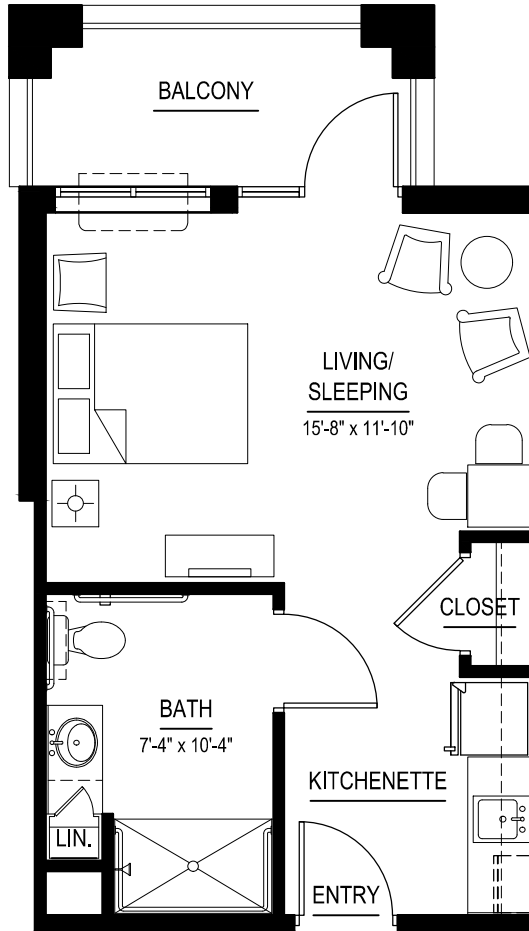

ALCOVE UNIT (A1) - 371 S.F.
SCALE: 1/4" = 1'-0"

JUBILEE HILLS
GOODLETTSVILLE, TN

ALCOVE UNIT (A2) - 381 S.F.

SCALE: 1/4" = 1'-0"

JUBILEE HILLS
GOODLETTSVILLE, TN

ALCOVE UNIT (A3) - 367 S.F.
SCALE: 1/4" = 1'-0"

JUBILEE HILLS
GOODLETTSVILLE, TN

ALCOVE UNIT (A4) - 369 S.F.

SCALE: 1/4" = 1'-0"

JUBILEE HILLS
GOODLETTSVILLE, TN

ALCOVE UNIT (A5) - 381 S.F.

SCALE: 1/4" = 1'-0"

JUBILEE HILLS
GOODLETTSVILLE, TN

ALCOVE UNIT (A6) - 377 S.F.

SCALE: 1/4" = 1'-0"

JUBILEE HILLS
GOODLETTSVILLE, TN

ALCOVE UNIT (A12) - 391 S.F.
SCALE: 1/4" = 1'-0"

JUBILEE HILLS
GOODLETTSVILLE, TN

ONE BEDROOM UNIT (1B1) - 543 S.F.

SCALE: 1/4" = 1'-0"

JUBILEE HILLS
GOODLETTSVILLE, TN

SCALE: 1/4" = 1'-0"

JUBILEE HILLS
GOODLETTSVILLE, TN

ONE BEDROOM UNIT (1B5) - 536 S.F.

SCALE: 1/4" = 1'-0"

JUBILEE HILLS
GOODLETTSVILLE, TN

ONE BEDROOM UNIT (1B6) - 502 S.F.

SCALE: 1/4" = 1'-0"

JUBILEE HILLS
GOODLETTSVILLE, TN