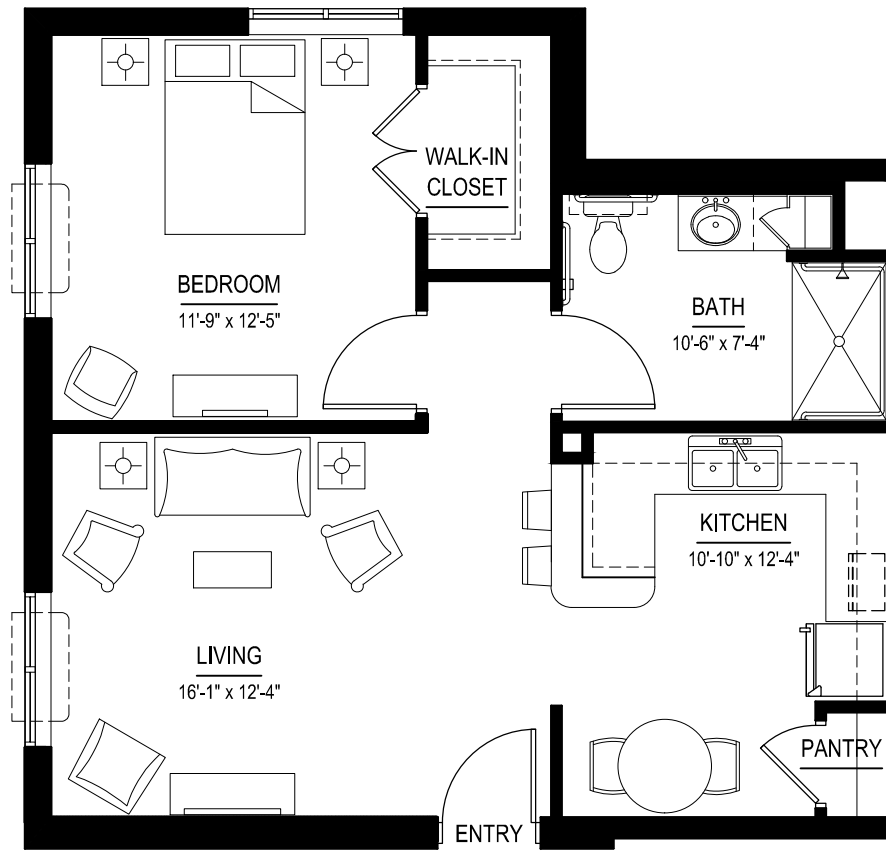

ONE BEDROOM UNIT (1B2) - 505 S.F.

SCALE: 1/4" = 1'-0"

JUBILEE HILLS
GOODLETTSVILLE, TN

ONE BEDROOM UNIT (1B3) - 513 S.F.

SCALE: 1/4" = 1'-0"

JUBILEE HILLS
GOODLETTSVILLE, TN

ONE BEDROOM UNIT (1B4) - 567 S.F.

SCALE: 1/4" = 1'-0"

JUBILEE HILLS
GOODLETTSVILLE, TN

ONE BEDROOM UNIT (1B5) - 536 S.F.

SCALE: 1/4" = 1'-0"

JUBILEE HILLS
GOODLETTSVILLE, TN

ONE BEDROOM UNIT (1B6) - 502 S.F.

SCALE: 1/4" = 1'-0"

JUBILEE HILLS
GOODLETTSVILLE, TN