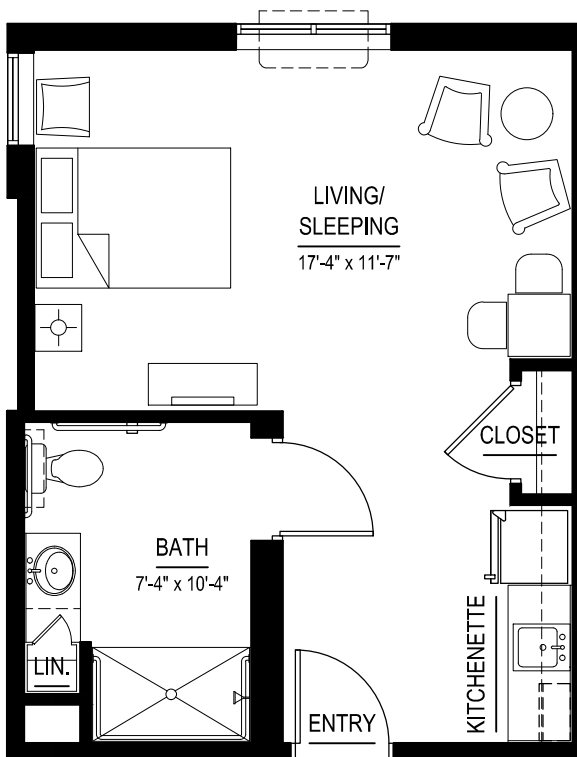

ALCOVE UNIT (A10) - 370 S.F.

SCALE: 1/4" = 1'-0"

JUBILEE HILLS
GOODLETTSVILLE, TN