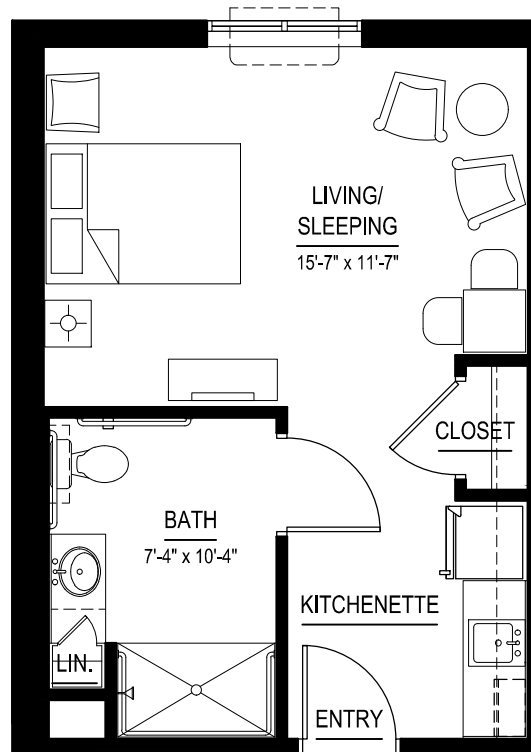

ALCOVE UNIT (A7) - 377 S.F.

SCALE: 1/4" = 1'-0"

JUBILEE HILLS
GOODLETTSVILLE, TN