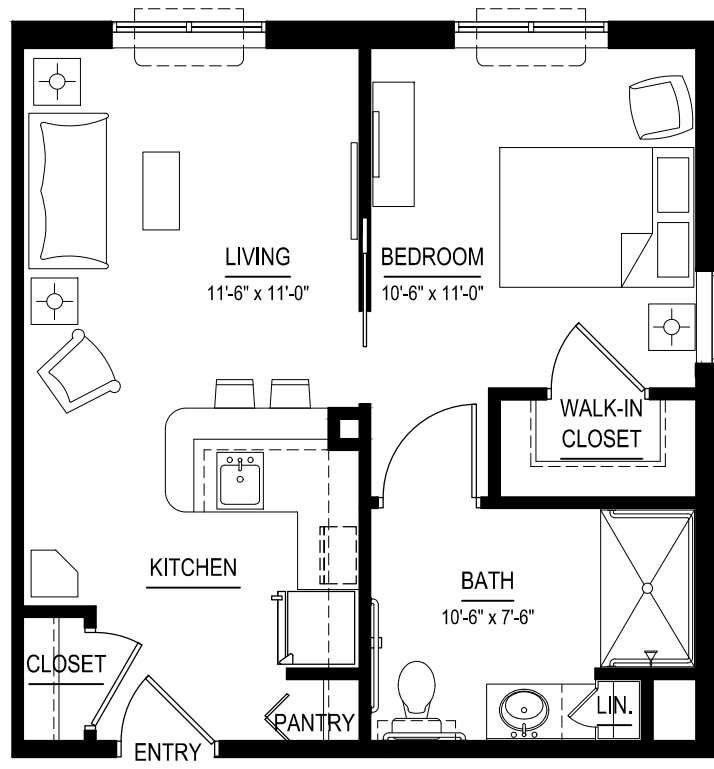

ONE BEDROOM UNIT (1B2) - 505 S.F.

SCALE: 1/4" = 1'-0"

JUBILEE HILLS
GOODLETTSVILLE, TN

ONE BEDROOM UNIT (1B3) - 513 S.F.

SCALE: 1/4" = 1'-0"

JUBILEE HILLS
GOODLETTSVILLE, TN

ONE BEDROOM UNIT (1B4) - 567 S.F.

SCALE: 1/4" = 1'-0"

JUBILEE HILLS
GOODLETTSVILLE, TN

ONE BEDROOM UNIT (1B5) - 536 S.F.

SCALE: 1/4" = 1'-0"

JUBILEE HILLS
GOODLETTSVILLE, TN

ONE BEDROOM UNIT (1B6) - 502 S.F.

SCALE: 1/4" = 1'-0"

JUBILEE HILLS
GOODLETTSVILLE, TN