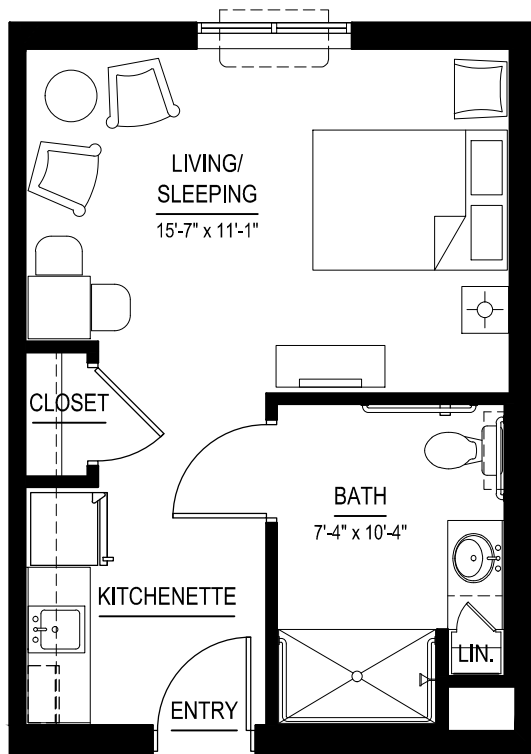

ALCOVE UNIT (A1) - 371 S.F.
SCALE: 1/4" = 1'-0"

JUBILEE HILLS
GOODLETTSVILLE, TN

ALCOVE UNIT (A2) - 381 S.F.

SCALE: 1/4" = 1'-0"

JUBILEE HILLS
GOODLETTSVILLE, TN

ALCOVE UNIT (A3) - 367 S.F.
SCALE: 1/4" = 1'-0"

JUBILEE HILLS
GOODLETTSVILLE, TN

ALCOVE UNIT (A4) - 369 S.F.

SCALE: 1/4" = 1'-0"

JUBILEE HILLS
GOODLETTSVILLE, TN

ALCOVE UNIT (A5) - 381 S.F.

SCALE: 1/4" = 1'-0"

JUBILEE HILLS
GOODLETTSVILLE, TN

ALCOVE UNIT (A6) - 377 S.F.

SCALE: 1/4" = 1'-0"

JUBILEE HILLS
GOODLETTSVILLE, TN

ALCOVE UNIT (A7) - 377 S.F.

SCALE: 1/4" = 1'-0"

JUBILEE HILLS
GOODLETTSVILLE, TN

same as A1

ALCOVE UNIT (A8) - 369 S.F.

SCALE: 1/4" = 1'-0"

SCALE: 1/4" = 1'-0"

JUBILEE HILLS
GOODLETTSVILLE, TN

ALCOVE UNIT (A12) - 391 S.F.
SCALE: 1/4" = 1'-0"

JUBILEE HILLS
GOODLETTSVILLE, TN

ONE BEDROOM UNIT (1B1) - 543 S.F.

SCALE: 1/4" = 1'-0"

JUBILEE HILLS
GOODLETTSVILLE, TN