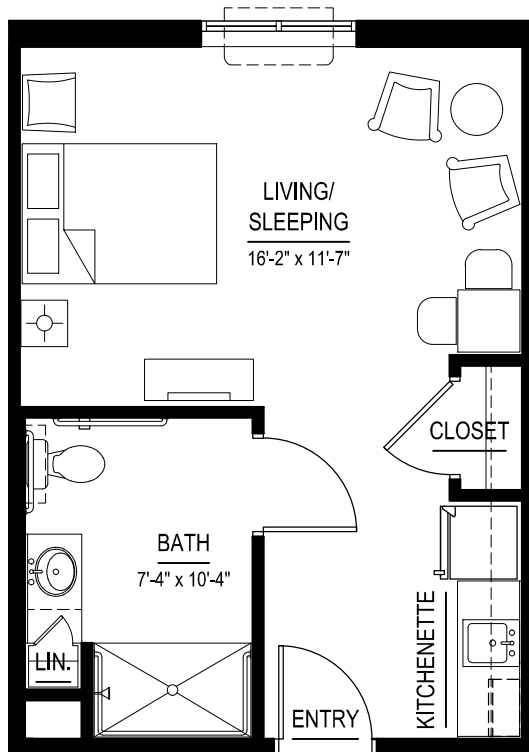

SCALE: 1/4" = 1'-0"

JUBILEE HILLS
GOODLETTSVILLE, TN

ALCOVE UNIT (A12) - 391 S.F.
SCALE: 1/4" = 1'-0"

JUBILEE HILLS
GOODLETTSVILLE, TN

ONE BEDROOM UNIT (1B1) - 543 S.F.

SCALE: 1/4" = 1'-0"

JUBILEE HILLS
GOODLETTSVILLE, TN