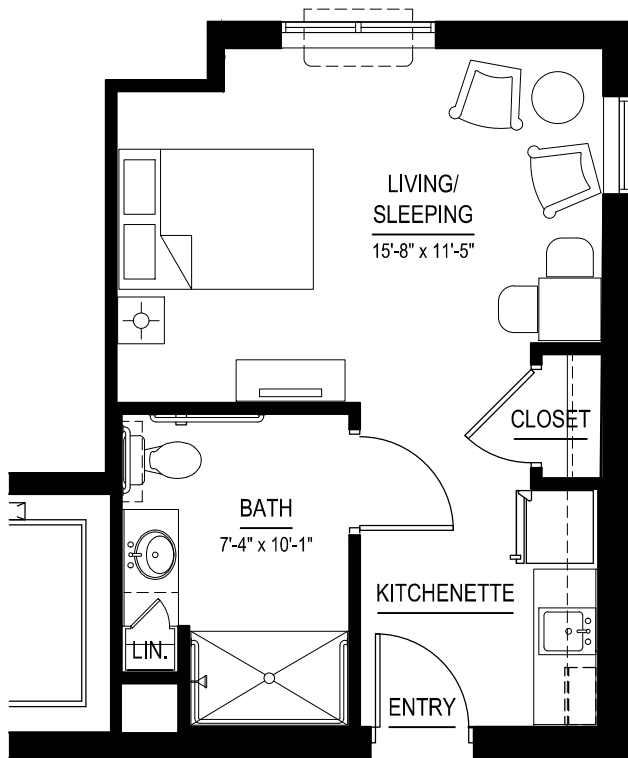

ALCOVE UNIT (A1) - 371 S.F.
SCALE: 1/4" = 1'-0"

JUBILEE HILLS
GOODLETTSVILLE, TN

ALCOVE UNIT (A2) - 381 S.F.

SCALE: 1/4" = 1'-0"

JUBILEE HILLS
GOODLETTSVILLE, TN

ALCOVE UNIT (A3) - 367 S.F.
SCALE: 1/4" = 1'-0"

JUBILEE HILLS
GOODLETTSVILLE, TN

ALCOVE UNIT (A4) - 369 S.F.

SCALE: 1/4" = 1'-0"

JUBILEE HILLS
GOODLETTSVILLE, TN

ALCOVE UNIT (A5) - 381 S.F.

SCALE: 1/4" = 1'-0"

JUBILEE HILLS
GOODLETTSVILLE, TN

ALCOVE UNIT (A6) - 377 S.F.

SCALE: 1/4" = 1'-0"

JUBILEE HILLS
GOODLETTSVILLE, TN

ALCOVE UNIT (A12) - 391 S.F.
SCALE: 1/4" = 1'-0"

JUBILEE HILLS
GOODLETTSVILLE, TN

ONE BEDROOM UNIT (1B1) - 543 S.F.

SCALE: 1/4" = 1'-0"

JUBILEE HILLS
GOODLETTSVILLE, TN

SCALE: 1/4" = 1'-0"

JUBILEE HILLS
GOODLETTSVILLE, TN

ONE BEDROOM UNIT (1B5) - 536 S.F.

SCALE: 1/4" = 1'-0"

JUBILEE HILLS
GOODLETTSVILLE, TN

ONE BEDROOM UNIT (1B6) - 502 S.F.

SCALE: 1/4" = 1'-0"

JUBILEE HILLS
GOODLETTSVILLE, TN